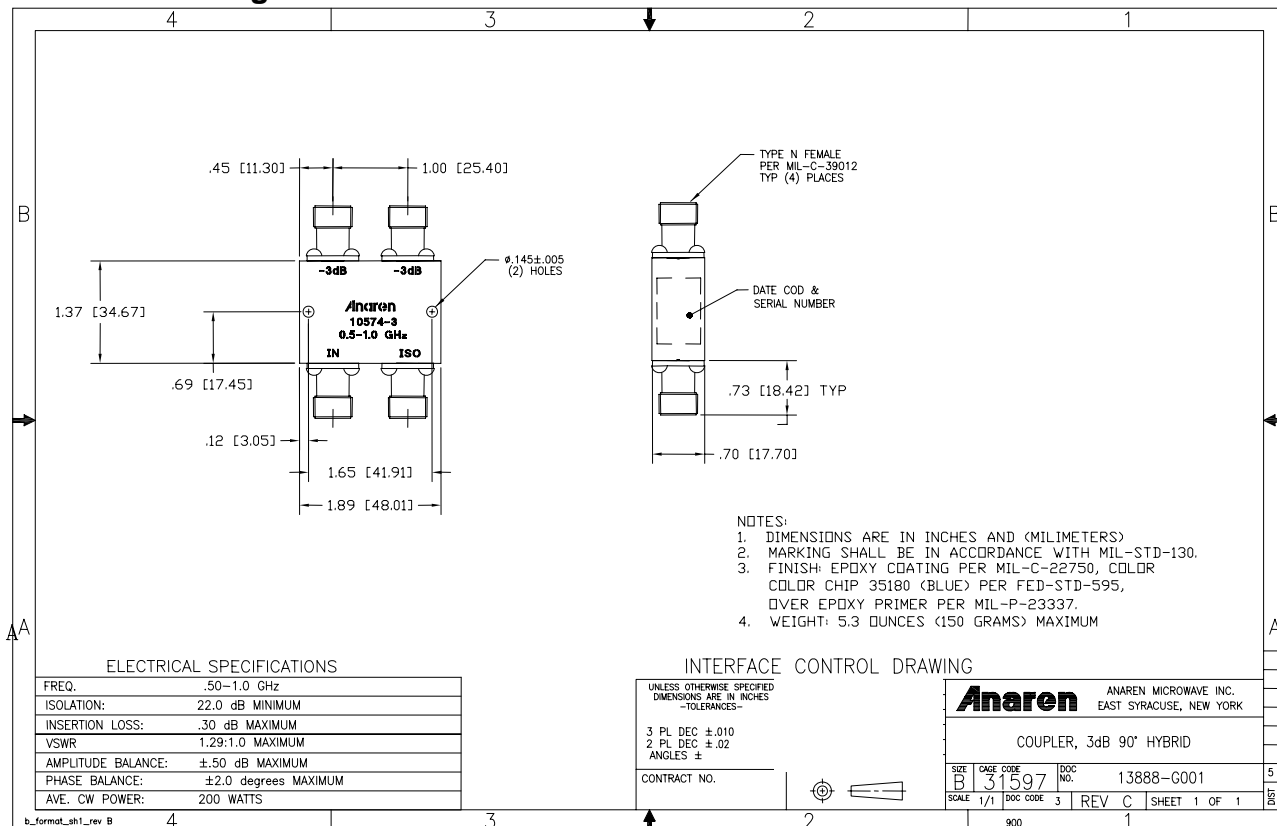

#### Features

- Military Grade
- 0.5 – 1.0 GHz
- 2-Way power Split
- Quadrature
- Connectors Per MIL-C-39012
- Rugged Aluminum Housing
- Low VSWR
- Meets MIL-E-5400 Class 3 Requirements

#### Outline Drawing

Electrical and Mechanical Specifications subject to change without notice.

**Typical Test Data Plots**

USA/Canada: (315) 432-8909  
 Toll Free: (800) 411-6596  
 Europe: +44 2392-232392

### Typical Test Data Plots