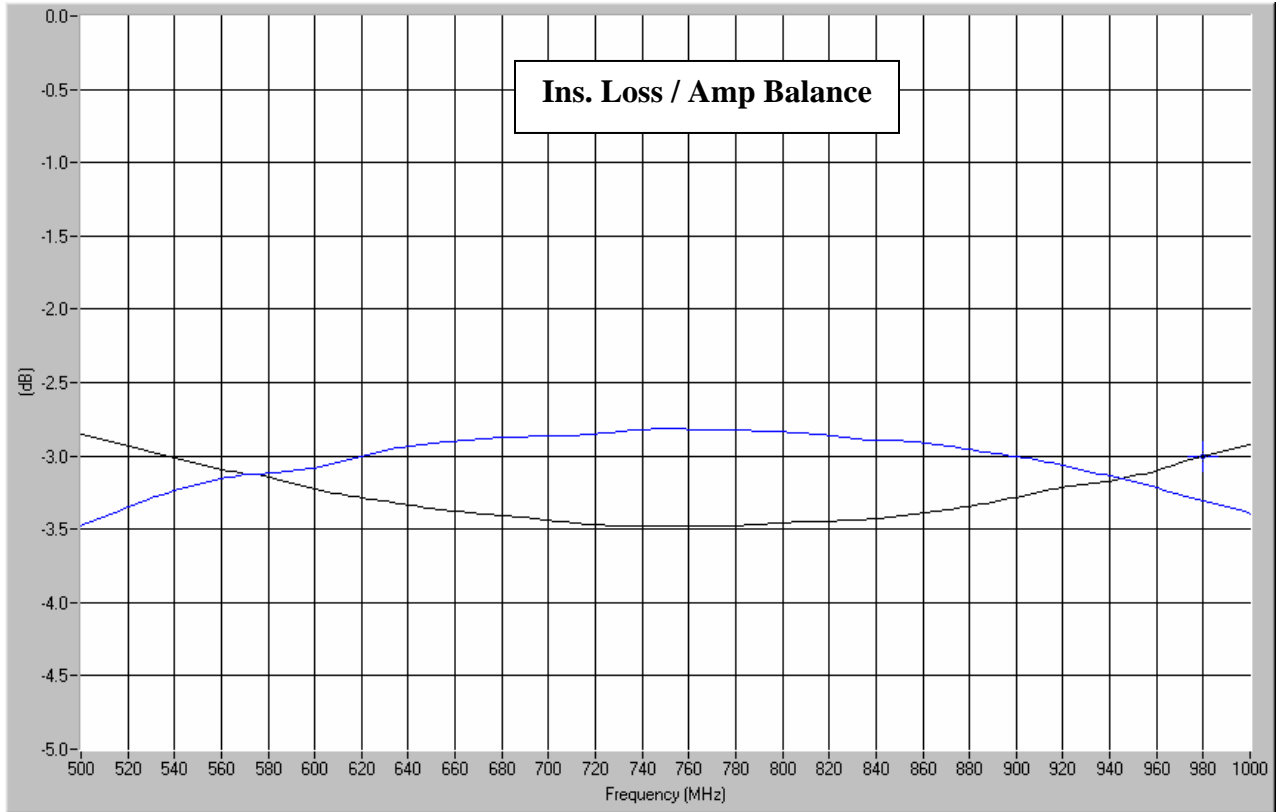

Typical Test Data Plots

USA/Canada: (315) 432-8909
Toll Free: (800) 411-6596
Europe: +44 2392-232392