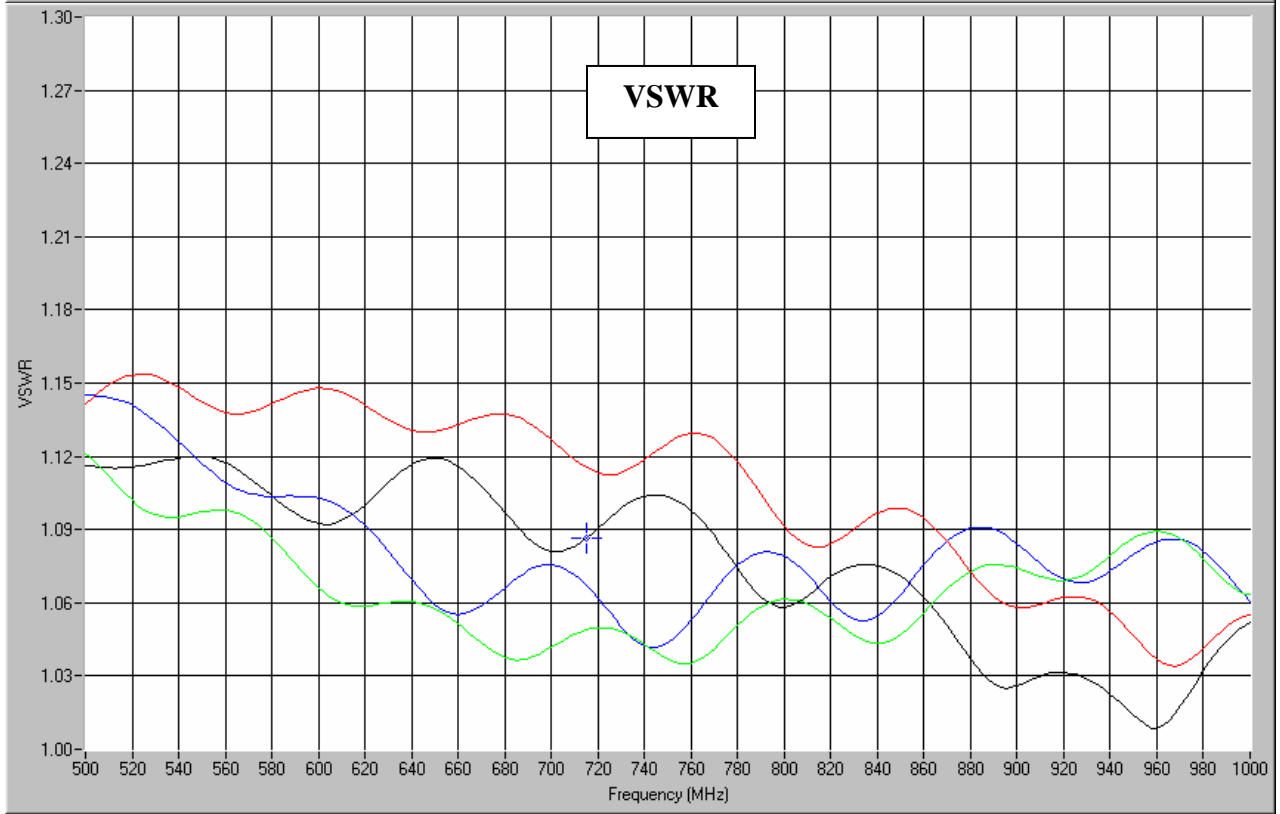

Typical Test Data Plots

USA/Canada: (315) 432-8909
Toll Free: (800) 411-6596
Europe: +44 2392-232392